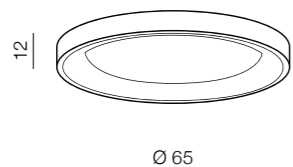

Silvam 65 top LED
AZ2698
(natural exotic wood+wh)
LED 50W 3250lm 3000K
wood/acrylic