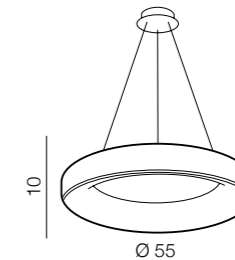

**Sovana Top 55 CCT LED**  
 1 **AZ2724** (white)  
 2 **AZ2725** (grey)  
 3 **AZ2726** (black)

LED integrated  
 LED 50W 2750lm  
 3000/6500k dimm  
 power dimmable  
 acryl/aluminium

**Sovana Pendant 55 CCT LED**  
 1 **AZ2727** (white)  
 2 **AZ2729** (grey)  
 3 **AZ2728** (black)