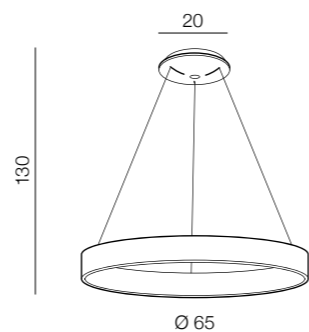

Silvam 65 pendant LED
AZ2699
(natural exotic wood+wh)
LED 50W 3250lm 3000K
wood/acrylic