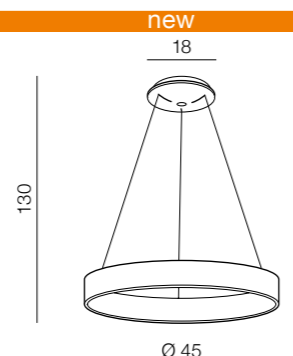

Silvam 45 pendant LED
AZ3344
(natural wood)
LED 30W 2550lm 3000K
metal/wood