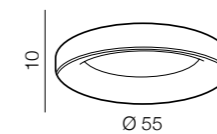

Sovana Top 55 CCT LED
1 **AZ2724** (white)
2 **AZ2725** (grey)
3 **AZ2726** (black)

LED integrated
LED 50W 2750lm
3000/6500k dimm
power dimmable
acryl/aluminium