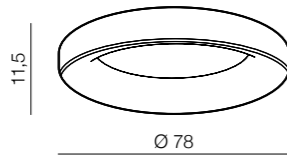

2 GREY

3 BLACK

CCT = 2700÷6000K Dimmable Remote Control

CCT = 2700÷6000K Dimmable Remote Control

Sovana Top 80 CCT LED

- 1 AZ3445 (white)
- 2 AZ3447 (grey)
- 3 AZ3446 (black)

LED 80W 2700-6500K 4000lm dimmable aluminium/acryl