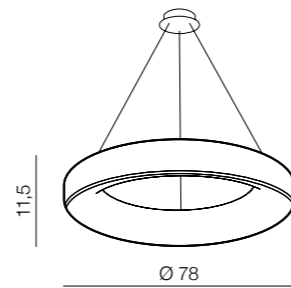

2 GREY

3 BLACK

CCT = 2700÷6000K Dimmable Remote Control

CCT = 2700÷6000K Dimmable Remote Control

Sovana Top 80 CCT LED

- 1 AZ3445 (white)
- 2 AZ3447 (grey)
- 3 AZ3446 (black)

LED 80W 2700-6500K 4000lm dimmable aluminium/acryl