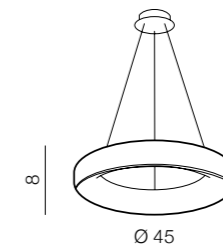

Sovana Pendant 45 CCT LED

- 1 AZ3436 (white)
- 2 AZ3438 (grey)
- 3 AZ3437 (black)

LED 40W 2700-6500K 2200lm dimmable aluminium/acryl