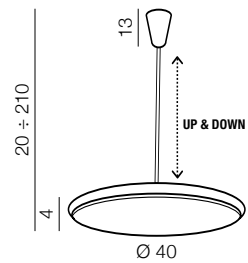

# Saturnia

220

1 BLACK

2 COPPER

3 CHROME

REGULATION UP & DOWN