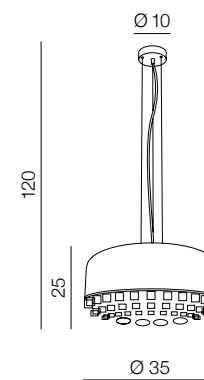

Tarant

221

new

Tarant 35

AZ3163
(black)
E27 3x Max 60W only LED
metal/crystal