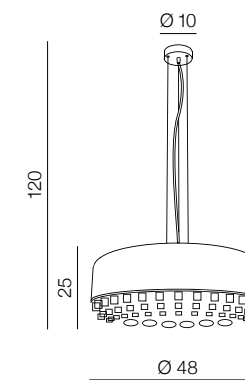

## Tarant 35

AZ3163  
(black)  
E27 3x Max 60W only LED  
metal/crystal