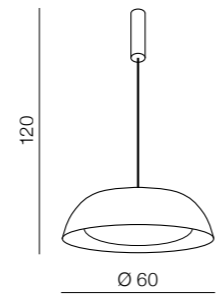

LED
Lenox Top 60
AZ3146
 (black/copper)
 LED 40W 3280lm 3000K
 aluminium/acrylic

LED
Lenox Pendant 60
AZ3148
 (black/copper)
 LED 40W 3280lm 3000K
 aluminium/acrylic

Mia
AZ2387 (brown)
AZ2388 (white)
AZ2389 (black)
AZ2390 (grey)
 E27 1x MAX 60W
 metal

1 BROWN

2 WHITE

3 BLACK

4 GREY