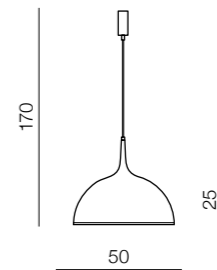

LED
Lenox Top 60
AZ3146
 (black/copper)
 LED 40W 3280lm 3000K
 aluminium/acrylic

LED
Lenox Pendant 60
AZ3148
 (black/copper)
 LED 40W 3280lm 3000K
 aluminium/acrylic

Mia
AZ2387 (brown)
AZ2388 (white)
AZ2389 (black)
AZ2390 (grey)
 E27 1x MAX 60W
 metal