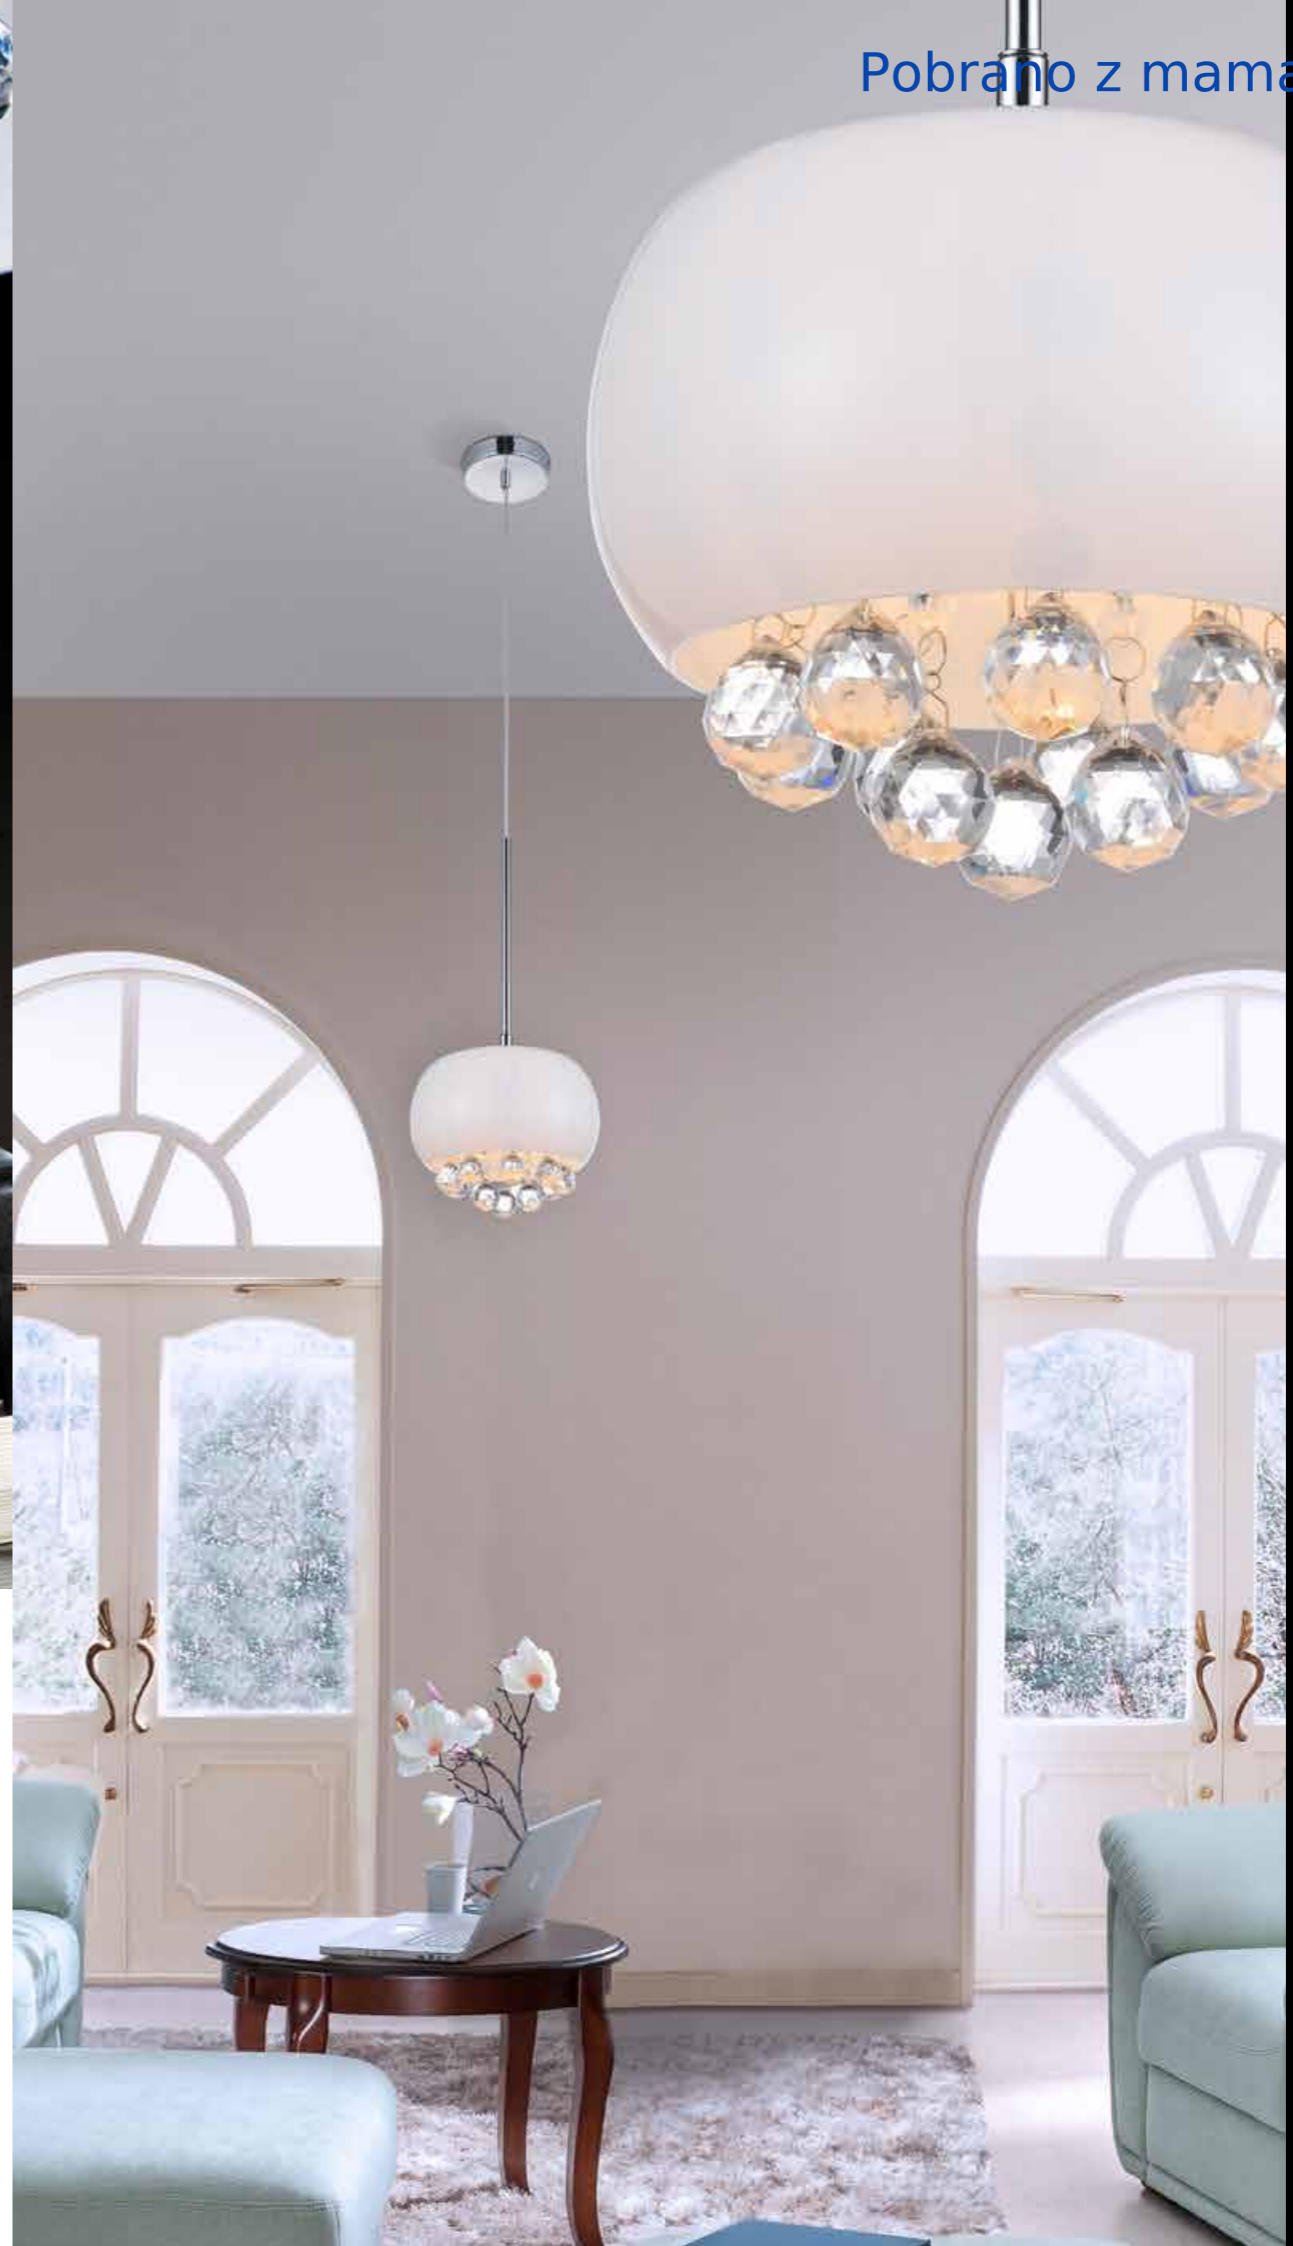

Quince

149

new

Quince 1

AZ3080

6x G9 Only LED
metal/glass/chrome/acryl