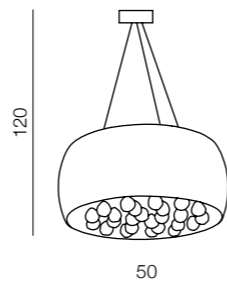

Quince 50

AZ0702

6x G9 Only LED
opal glass/metal/
chrome/acryl