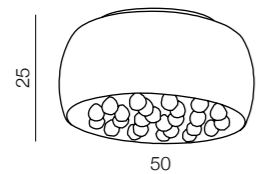

Quince 50 top

AZ0702

6x G9 Only LED
opal glass/metal/
chrome/acryl