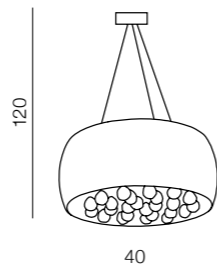

Quince

148

16

Quince wall

AZ0912

1x G9 Only LED
opal glass/metal/
chrome/acryl

25

Quince 40 top

AZ0701

5x G9 Only LED
opal glass/metal/
chrome/acryl

Quince 50 top

AZ0702

6x G9 Only LED
opal glass/metal/
chrome/acryl

Quince 3 line

AZ2455

3x G9 Only LED
metal/crystal/glass