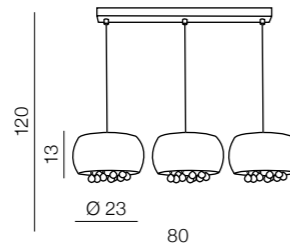

Quince 3 line

AZ2455

3x G9 Only LED
metal/crystal/glass