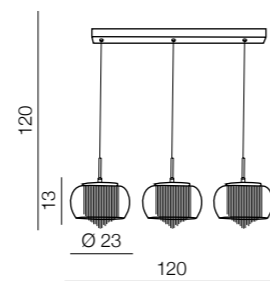

Rego 3 line

AZ2453

3x G9 Only LED
metal/glass