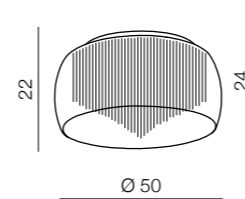

Rego 50 top

AZ1000

8x G9 Only LED
metal/chrome/
aluminum/glass