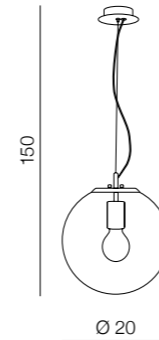

Iris 20

- 1 AZ3105 (chrome)
- 2 AZ3108 (copper)
- 3 AZ3133 (gold)

E27 1x 40W only LED metal/glass