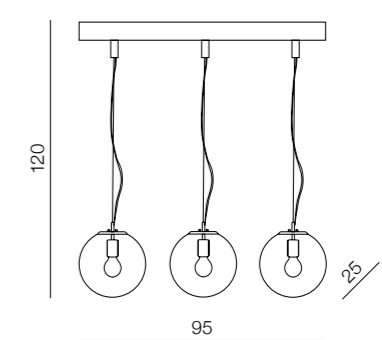

Iris 3 Line

AZ3103 (chrome)

E27 3x Max 40W only LED metal/glass