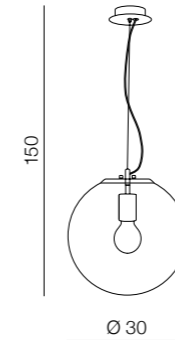

Iris 30

- 1 AZ3106 (chrome)
- 2 AZ3109 (copper)
- 3 AZ3132 (gold)

E27 1x 40W only LED metal/glass