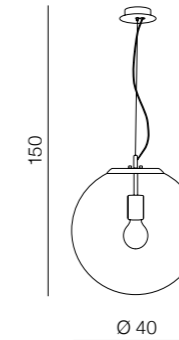

Iris 40

- 1 AZ3107 (chrome)
- 2 AZ3110 (copper)
- 3 AZ3131 (gold)

E27 1x Max 40W only LED metal/glass