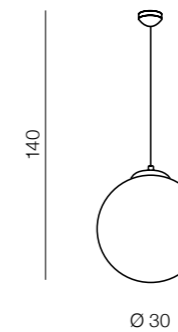

1 CHROME

2 COPPER

Galactic LED

- 1 AZ3160 (chrome)
 - 2 AZ3161 (copper)
- LED 18W 1530lm 3000K
metal/glass

White Ball 20

- AZ1325 (white)
- E27 1x MAX 40W
glass/metal chrome

White Ball 25

- AZ2515 (white)
- E27 1x MAX 40W
glass/metal chrome

White Ball 30

- AZ2516 (white)
- E27 1x MAX 40W
glass/metal chrome

White Ball 40

- AZ1328 (white)
- E27 1x MAX 40W
glass/metal chrome

White Ball 50

- AZ1329 (white)
- E27 1x MAX 40W
glass/metal chrome