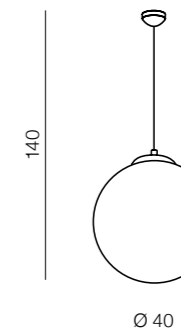

1 CHROME

2 COPPER

Galactic LED

- 1 AZ3160 (chrome)
 - 2 AZ3161 (copper)
- LED 18W 1530lm 3000K
metal/glass

White Ball 20

- AZ1325 (white)
- E27 1x MAX 40W
glass/metal chrome

White Ball 25

- AZ2515 (white)
- E27 1x MAX 40W
glass/metal chrome

White Ball 30

- AZ2516 (white)
- E27 1x MAX 40W
glass/metal chrome

White Ball 40

- AZ1328 (white)
- E27 1x MAX 40W
glass/metal chrome

White Ball 50

- AZ1329 (white)
- E27 1x MAX 40W
glass/metal chrome