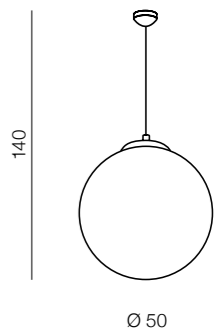

1 CHROME

2 COPPER

Galactic LED

- 1 AZ3160 (chrome)
 - 2 AZ3161 (copper)
- LED 18W 1530lm 3000K
metal/glass

White Ball 20

- AZ1325 (white)
- E27 1x MAX 40W
glass/metal chrome

White Ball 25

- AZ2515 (white)
- E27 1x MAX 40W
glass/metal chrome

White Ball 30

- AZ2516 (white)
- E27 1x MAX 40W
glass/metal chrome

White Ball 40

- AZ1328 (white)
- E27 1x MAX 40W
glass/metal chrome

White Ball 50

- AZ1329 (white)
- E27 1x MAX 40W
glass/metal chrome