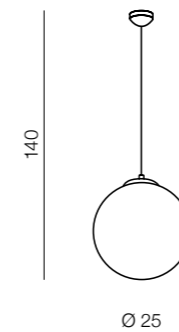

1 CHROME

2 COPPER

Galactic LED

- 1 AZ3160 (chrome)
 - 2 AZ3161 (copper)
- LED 18W 1530lm 3000K
metal/glass

White Ball 20

- AZ1325 (white)
- E27 1x MAX 40W
glass/metal chrome

White Ball 25

- AZ2515 (white)
- E27 1x MAX 40W
glass/metal chrome

White Ball 30

- AZ2516 (white)
- E27 1x MAX 40W
glass/metal chrome

White Ball 40

- AZ1328 (white)
- E27 1x MAX 40W
glass/metal chrome

White Ball 50

- AZ1329 (white)
- E27 1x MAX 40W
glass/metal chrome