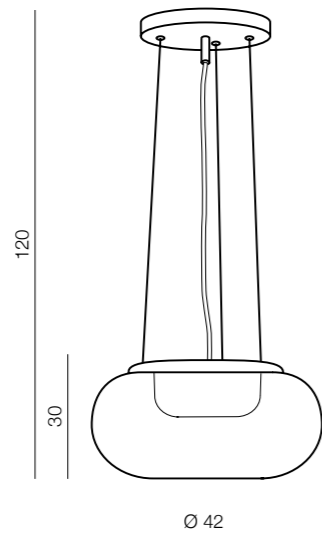

1 CHROME

2 COPPER

Galactic LED

- 1 AZ3160 (chrome)
 - 2 AZ3161 (copper)
- LED 18W 1530lm 3000K
metal/glass

White Ball 20

- AZ1325 (white)
- E27 1x MAX 40W
glass/metal chrome

White Ball 25

- AZ2515 (white)
- E27 1x MAX 40W
glass/metal chrome

White Ball 30

- AZ2516 (white)
- E27 1x MAX 40W
glass/metal chrome

White Ball 40

- AZ1328 (white)
- E27 1x MAX 40W
glass/metal chrome

White Ball 50

- AZ1329 (white)
- E27 1x MAX 40W
glass/metal chrome