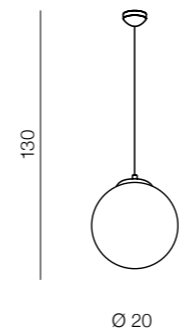

1 CHROME

2 COPPER

Galactic LED

- 1 AZ3160 (chrome)
 - 2 AZ3161 (copper)
- LED 18W 1530lm 3000K
metal/glass

White Ball 20

- AZ1325 (white)
- E27 1x MAX 40W
glass/metal chrome

White Ball 25

- AZ2515 (white)
- E27 1x MAX 40W
glass/metal chrome

White Ball 30

- AZ2516 (white)
- E27 1x MAX 40W
glass/metal chrome

White Ball 40

- AZ1328 (white)
- E27 1x MAX 40W
glass/metal chrome

White Ball 50

- AZ1329 (white)
- E27 1x MAX 40W
glass/metal chrome