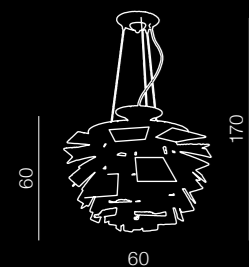

Flower

128

Flower

AZ0097

E27 1x 100W
metal
aluminium

Antires

129

new