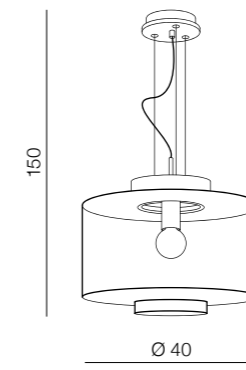

**Helena A LED**

**AZ3341**  
(black)  
LED 21W 1785lm 3000K  
metal/brass/glass

**Helena B LED**

**AZ3342**  
(black)  
LED 14W 1190lm 3000K  
metal/brass/glass

**Sorel**

**AZ3343**  
(clear)  
E27 1xMax 40W only LED  
metal/wood/glass/brass