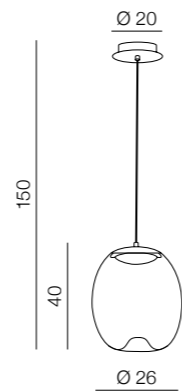

**Helena A LED**

**AZ3341**  
(black)  
LED 21W 1785lm 3000K  
metal/brass/glass

**Helena B LED**

**AZ3342**  
(black)  
LED 14W 1190lm 3000K  
metal/brass/glass

**Sorel**

**AZ3343**  
(clear)  
E27 1xMax 40W only LED  
metal/wood/glass/brass