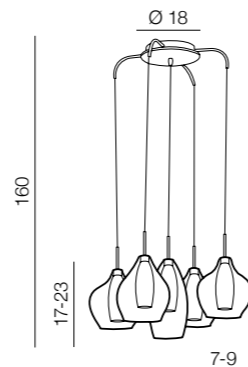

Amber MILANO

new 118

1 CHROME

2 CLEAR

3 COPPER

Amber milano 1

- 1 **AZ2148** (chrome)
- new 2 **AZ3074** (clear)
- new 3 **AZ3077** (copper)

G9 1x 40W only LED
metal/chrome/glass

Amber milano 3

- 1 **AZ2149** (chrome)
- new 2 **AZ3075** (clear)
- new 3 **AZ3078** (copper)

G9 3x 40W only LED
metal/chrome/glass

Amber milano 9

- 1 **AZ0722** (chrome)
- new 2 **AZ3076** (clear)
- new 3 **AZ3172** (copper)

G9 5x 40W only LED
metal/chrome/glass

Amber milano 9

- new 1 **AZ3673** (chrome)
- new 2 **AZ3102** (clear)
- new 3 **AZ3134** (copper)

G9 9x 40W only LED
metal/chrome/glass