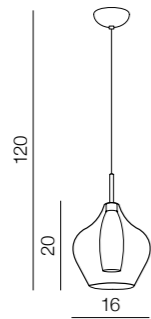

Amber MILANO

new 118

1 CHROME

2 CLEAR

3 COPPER

Amber milano 1

- 1 **AZ2148** (chrome)
- new 2 **AZ3074** (clear)
- new 3 **AZ3077** (copper)

G9 1x 40W only LED
metal/chrome/glass

Amber milano 3

- 1 **AZ2149** (chrome)
- new 2 **AZ3075** (clear)
- new 3 **AZ3078** (copper)

G9 3x 40W only LED
metal/chrome/glass

Amber milano 9

- 1 **AZ0722** (chrome)
- new 2 **AZ3076** (clear)
- new 3 **AZ3172** (copper)

G9 5x 40W only LED
metal/chrome/glass

Amber milano 9

- new 1 **AZ3673** (chrome)
- new 2 **AZ3102** (clear)
- new 3 **AZ3134** (copper)

G9 9x 40W only LED
metal/chrome/glass