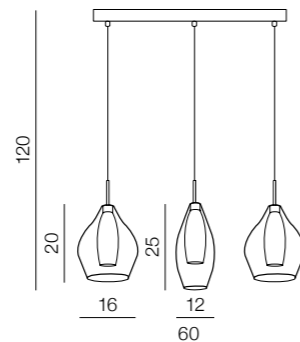

Amber MILANO

new 118

1 CHROME

2 CLEAR

3 COPPER

Amber milano 1

- 1 **AZ2148** (chrome)
- new 2 **AZ3074** (clear)
- new 3 **AZ3077** (copper)

G9 1x 40W only LED
metal/chrome/glass

Amber milano 3

- 1 **AZ2149** (chrome)
- new 2 **AZ3075** (clear)
- new 3 **AZ3078** (copper)

G9 3x 40W only LED
metal/chrome/glass

Amber milano 9

- 1 **AZ0722** (chrome)
- new 2 **AZ3076** (clear)
- new 3 **AZ3172** (copper)