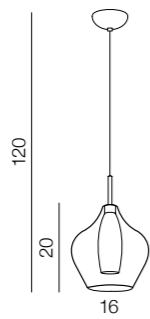

Amber MILANO

new 116

1 CHROME

2 CLEAR

3 COPPER

Amber milano 1

- 1 AZ2148 (chrome)
- new 2 AZ3074 (clear)
- new 3 AZ3077 (copper)

G9 1x 40W only LED
metal/chrome/glass

Amber milano 3

- 1 AZ2149 (chrome)
- new 2 AZ3075 (clear)
- new 3 AZ3078 (copper)

G9 3x 40W only LED
metal/chrome/glass

Amber milano 9

- 1 AZ0722 (chrome)
- new 2 AZ3076 (clear)
- new 3 AZ3172 (copper)

G9 5x 40W only LED
metal/chrome/glass