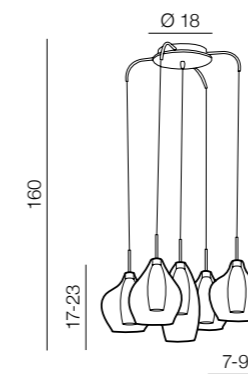

Amber milano 9

- 1 AZ0722 (chrome)
- new 2 AZ3076 (clear)
- new 3 AZ3172 (copper)

G9 5x 40W only LED
metal/chrome/glass