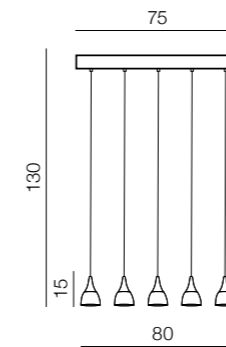

AZ2469

E27 1x Max 60W  
metal/acrylic

Dalmatia 1 LED

- 1 AZ2847 (black)
- 2 AZ2909 (white)

LED 5W 300lm 3000K  
aluminium/acrylic

Dalmatia 5 LED

- 1 AZ2910 (black)
- 2 AZ2848 (white)

LED 25W 1500lm 3000K  
aluminium/acrylic