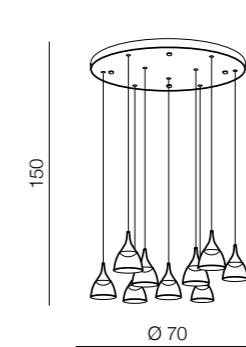

AZ2469

E27 1x Max 60W  
metal/acrylic

Dalmatia 1 LED

- 1 AZ2847 (black)
- 2 AZ2909 (white)

LED 5W 300lm 3000K  
aluminium/acrylic

Dalmatia 5 LED

- 1 AZ2910 (black)
- 2 AZ2848 (white)

LED 25W 1500lm 3000K  
aluminium/acrylic