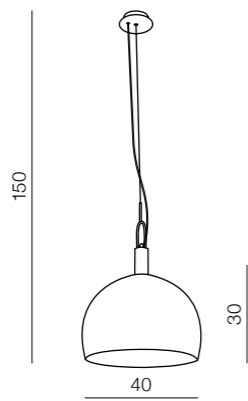

Gio  
PENDANT

102

Dalmatia

103

new

1 BLACK

2 WHITE

Gio pendant

AZ2469

E27 1x Max 60W  
metal/acrylic

Dalmatia 1 LED

- 1 AZ2847 (black)
- 2 AZ2909 (white)

LED 5W 300lm 3000K  
aluminium/acrylic

Dalmatia 5 LED

- 1 AZ2910 (black)
- 2 AZ2848 (white)

LED 25W 1500lm 3000K  
aluminium/acrylic

Dalmatia 9 LED

- new 1 AZ3143 (black)
- new 2 AZ3144 (white)

LED 45W 3880lm 3000K  
aluminium/acrylic