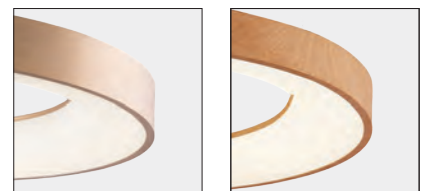


**Santana TOP 60 CCT**
+ REMOTE CONTROL **LED**

- 1 **AZ4990** (brush coffee)
- 2 **AZ4991** (sandy black)
- 3 **AZ4992** (brush gold)
- 4 **AZ4993** (wood)

LED 50W 3100lm CCT 3000-6500K dimmable
aluminium/acrylic

**Santana TOP 80 CCT**
+ REMOTE CONTROL **LED**

- 1 **AZ4994** (brush coffee)
- 2 **AZ4995** (sandy black)
- 3 **AZ4996** (brush gold)
- 4 **AZ4997** (wood)

LED 80W 4800lm CCT 3000-6500K dimmable
aluminium/acrylic

1 BRUSH COFFEE 2 SANDY BLACK

3 BRUSH GOLD 4 WOOD