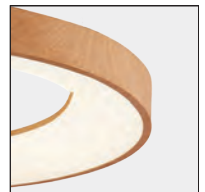

SANTANA TOP new

1 BRUSH COFFEE

2 SANDY BLACK

3 BRUSH GOLD

4 WOOD

9

Ø 38

Santana TOP 38 LED

- 1 AZ4986 (brush coffee)
- 2 AZ4987 (sandy black)
- 3 AZ4988 (brush gold)
- 4 AZ4989 (wood)

LED 30W 1800lm 3000K
aluminium/acrylic