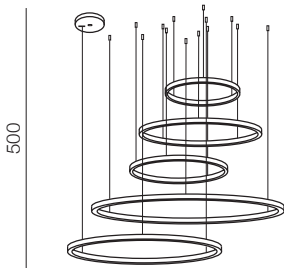

HALO PENDANT CCT + REMOTE CONTROL new

7

1 BLACK

2 GOLD

Ø 150/120/100/80/60

Halo 150+120+100+80+60 Pendant CCT

+ REMOTE CONTROL LED

- 1 **AZ5351** (black)
- 2 **AZ5352** (gold)

LED 180W 10800lm CCT
3000K-6000K dimmable
metal / acrylic

Ø 120/100/80

Halo 120+100+80 Pendant CCT

+ REMOTE CONTROL LED

- 1 **AZ5349** (black)
- 2 **AZ5350** (gold)

LED 180W 10800lm CCT
3000K-6000K dimmable
metal / acrylic