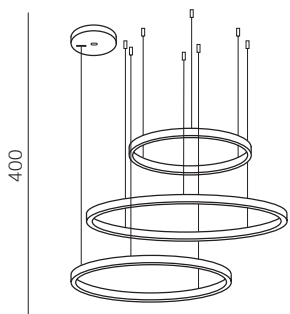

HALO PENDANT CCT + REMOTE CONTROL new

7

1 BLACK

2 GOLD

Ø 150/120/100/80/60

Halo 150+120+100+80+60 Pendant CCT

+ REMOTE CONTROL LED

- 1 **AZ5351** (black)
- 2 **AZ5352** (gold)

LED 180W 10800lm CCT
3000K-6000K dimmable
metal / acrylic

Ø 120/100/80

Halo 120+100+80 Pendant CCT

+ REMOTE CONTROL LED

- 1 **AZ5349** (black)
- 2 **AZ5350** (gold)

LED 180W 10800lm CCT
3000K-6000K dimmable
metal / acrylic