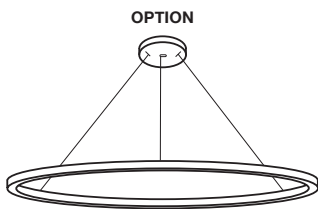

6

HALO PENDANT 150 CCT + REMOTE CONTROL **new**

❶ BLACK

❷ GOLD

HALO PENDANT 150 CCT + REMOTE CONTROL **LED**

- ❶ AZ5347 (black)
- ❷ AZ5348 (gold)

LED 90W 5400lm CCT
3000K-6000K dimmable
metal / acrylic