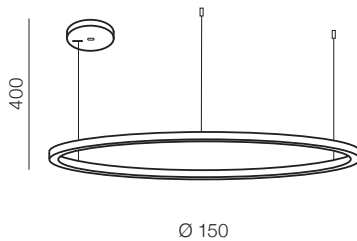

6

HALO PENDANT 150 CCT + REMOTE CONTROL **new**

❶ BLACK

❷ GOLD

HALO PENDANT 150 CCT + REMOTE CONTROL **LED**

- ❶ AZ5347 (black)
- ❷ AZ5348 (gold)

LED 90W 5400lm CCT
3000K-6000K dimmable
metal / acrylic