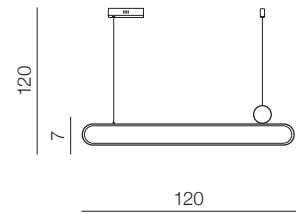

**NICODEMO CCT + REMOTE CONTROL** **new**

**NICODEMO PENDANT  
CCT DIMM**
**+ REMOTE CONTROL** **LED**
**1 AZ5450** (black)

 LED 39W 3250lm CCT  
 3000K-6000K dimmable  
 Metal / Aluminium