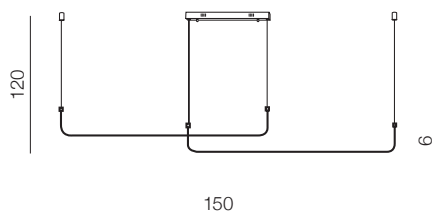

MARIO CCT + REMOTE CONTROL **new**

53

**MARIO PENDANT 2 CCT DIMM**
+ REMOTE CONTROL LED① **AZ5446** (black)LED 39W 2535lm CCT 3000K-6000K dimmable
Aluminium / Metal / Silicon