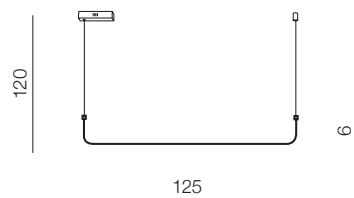

MARIO CCT + REMOTE CONTROL new

MARIO PENDING 1 CCT DIMM
 + REMOTE CONTROL **LED**
1 AZ5445 (black)

 LED 24W 1885lm CCT 3000K-6000K dimmable
 Aluminium / Metal / Silicon