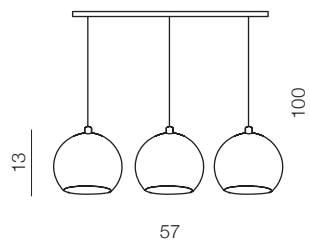

GULIA 1 **new**

1 CHROME

2 WHITE

3 BLACK

4 GOLD

GULIA 1 PENDANT

- 1 AZ0641 (chrome)
- 2 AZ0642 (white)
- 3 AZ0630 (black)
- new** 4 AZ4980 (gold)

1xGU10 Max 50W
metal / chrome / ballistic glass

Gulia 3

- 1 AZ0637 (chrome)
- 2 AZ0638 (white)

3x GU10 MAX 50W
metal/chrome/
ballistic glass

Gulia 7

- 2 AZ0635 (black)

7x GU10 MAX 50W
metal/chrome/
ballistic glass

Gulia wall

- 1 AZ1346 (chrome)
- 3 AZ1235 (black)

1x GU10 MAX 50W
sand black/chrome/
sand white