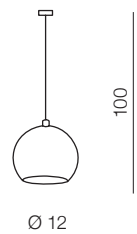

GULIA 1 **new**

1 CHROME

2 WHITE

3 BLACK

4 GOLD

GULIA 1 PENDANT

- 1 AZ0641 (chrome)
- 2 AZ0642 (white)
- 3 AZ0630 (black)
- new** 4 AZ4980 (gold)

1xGU10 Max 50W
metal / chrome / ballistic glass

Gulia 3

- 1 AZ0637 (chrome)
- 2 AZ0638 (white)

3x GU10 MAX 50W
metal/chrome/
ballistic glass

Gulia 7

- 2 AZ0635 (black)

7x GU10 MAX 50W
metal/chrome/
ballistic glass

Gulia wall

- 1 AZ1346 (chrome)
- 3 AZ1235 (black)