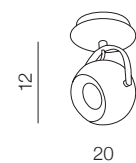

Gulia 3

- 1 AZ0637 (chrome)
- 2 AZ0638 (white)

3x GU10 MAX 50W
metal/chrome/
ballistic glass

Gulia 7

- 2 AZ0635 (black)

7x GU10 MAX 50W
metal/chrome/
ballistic glass

Gulia wall

- 1 AZ1346 (chrome)
- 3 AZ1235 (black)