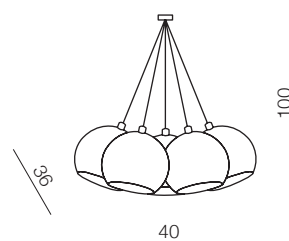

Gulia 7

- 2 AZ0635 (black)

7x GU10 MAX 50W
metal/chrome/
ballistic glass

Gulia wall

- 1 AZ1346 (chrome)
- 3 AZ1235 (black)

1x GU10 MAX 50W
sand black/chrome/
sand white