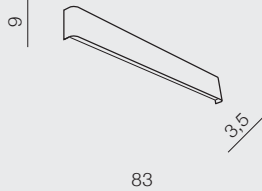

GALASSO IP44 **new****Galasso 83** LED❶ **AZ 5342** (black)LED 30W 1950lm 3000K IP20
Aluminium / Acrylic**Galasso 110** LED❶ **AZ 5341** (black)LED 40W 2600lm 3000K IP20
Aluminium / Acrylic