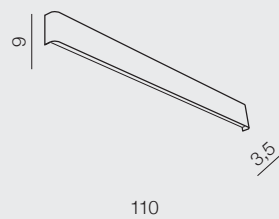

GALASSO IP44 **new****Galasso 83** LED❶ **AZ 5342** (black)LED 30W 1950lm 3000K IP20
Aluminium / Acrylic**Galasso 110** LED❶ **AZ 5341** (black)LED 40W 2600lm 3000K IP20
Aluminium / Acrylic