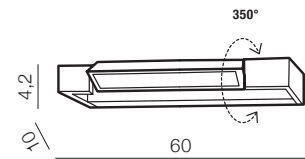

Dali 60 LED

- ❶ **AZ2792** 3000K (white)
- ❷ **AZ2894** 3000K (black)
- ❶ **AZ2793** 4000K (white)
- ❷ **AZ2895** 4000K (black)
- **new** ❸ **AZ5245** 3000K (gold)
- **new** ❸ **AZ5246** 4000K (gold)

LED 18W 2160lm
3000K/4000K IP44
aluminium