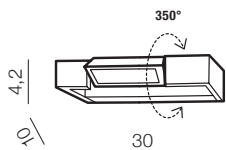

DALI IP44 **new****Dali 30** LED

- ❶ **AZ2788** 3000K (white)
- ❷ **AZ2883** 3000K (black)
- ❶ **AZ2789** 4000K (white)
- ❷ **AZ2885** 4000K (black)
- new** ❸ **AZ5241** 3000K (gold)
- new** ❸ **AZ5242** 4000K (gold)