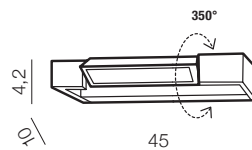

Dali 45 LED

- ❶ **AZ2790** 3000K (white)
- ❷ **AZ2892** 3000K (black)
- ❶ **AZ2791** 4000K (white)
- ❷ **AZ2893** 4000K (black)
- **new** ❸ **AZ5243** 3000K (gold)
- **new** ❸ **AZ5244** 4000K (gold)

LED 12W 1440lm
3000K/4000K IP44
aluminium