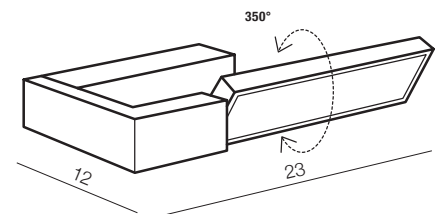

1 WHITE

2 BLACK

3 GOLD

**Dalen** LED

- 1 AZ2960 3000K (white)
- 2 AZ2959 3000K (black)
- 1 AZ2962 4000K (white)
- 2 AZ2961 4000K (black)
- new 3 AZ5251 3000K (gold)
- new 3 AZ5252 4000K (gold)

LED integrated
LED 12W 840lm
3000K/4000k IP44
aluminium