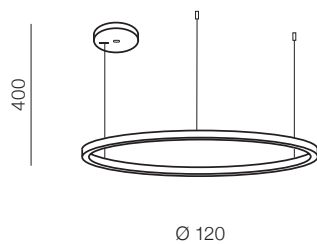

HALO PENDANT 120 CCT + REMOTE CONTROL **new**

OPTION

1 BLACK

2 GOLD

HALO PENDANT 120 CCT

+ REMOTE CONTROL **LED**

- 1 AZ5343 (black)
- 2 AZ5344 (gold)

LED 60W 3600lm CCT 3000K-6000K dimmable
metal / acrylic