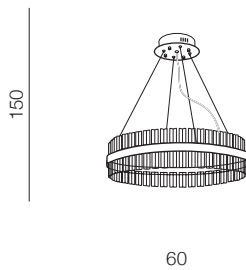

FRANCESCA new

**Francesca 60** LED

① **AZ5261** (clear)

LED 37W 2770lm 3000K
metal/glass

**Francesca 80** LED

① **AZ5262** (clear)

LED 50W 3750lm 3000K
metal/glass

**Francesca 100** LED

① **AZ5263** (clear)

LED 64W 4800lm 3000K
metal/glass