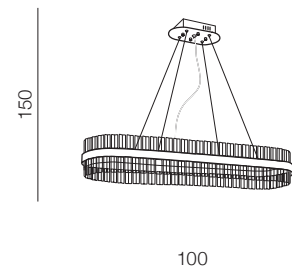

FRANCESCA new

**Francesca 60** LED

① **AZ5261** (clear)

LED 37W 2770lm 3000K
metal/glass

**Francesca 80** LED

① **AZ5262** (clear)

LED 50W 3750lm 3000K
metal/glass

**Francesca 100** LED

① **AZ5263** (clear)

LED 64W 4800lm 3000K
metal/glass