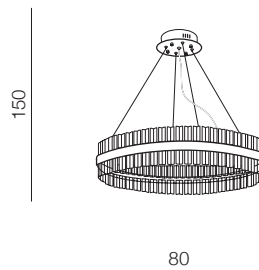

FRANCESCA new

**Francesca 60** LED

① **AZ5261** (clear)

LED 37W 2770lm 3000K
metal/glass

**Francesca 80** LED

① **AZ5262** (clear)

LED 50W 3750lm 3000K
metal/glass

**Francesca 100** LED

① **AZ5263** (clear)

LED 64W 4800lm 3000K
metal/glass