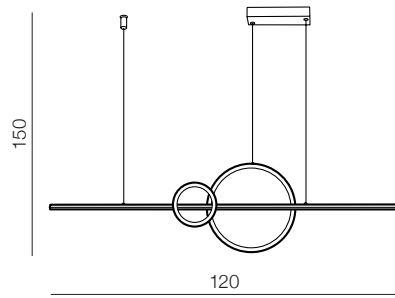

1 PEARL GOLD

2 BLACK

**Sara** LED

- 1 AZ5260 (pearl gold)
- 2 AZ5259 (black)

LED 35W 2600lm
3000K dimmable
PVC