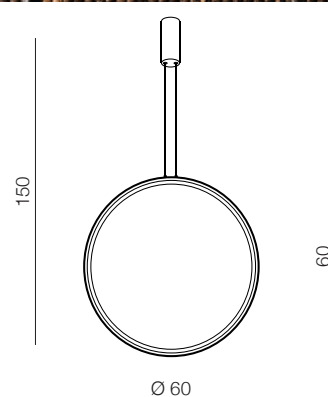


**Massima 40** LED

- ❶ AZ5254 (gold)
- ❷ AZ5253 (black)

LED 25W 1800lm  
3000K dimmable  
metal/aluminium/pvc

**Massima 60** LED

- ❶ AZ5256 (gold)
- ❷ AZ5255 (black)

LED 35W 2600lm  
3000K dimmable  
metal/aluminium/pvc

❶ GOLD

❷ BLACK