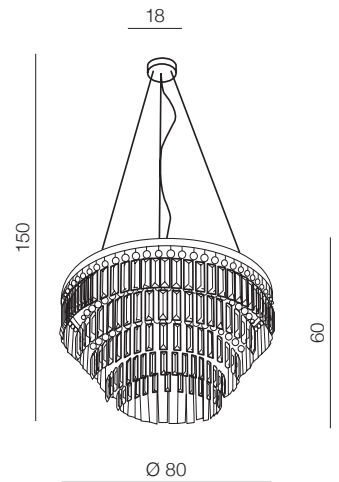

SALERNO XL **new****Salerno XL** LED

❶ **AZ4906** (gold)

TOP / PANDANT  
12x G9 Max 40W  
metal/crystal

**2 IN 1**  
ONE LAMP  
PANDANT/TOP