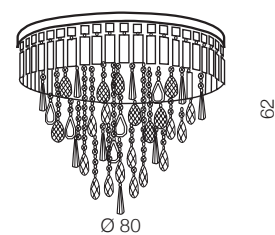

2 IN 1
ONE LAMP
PANDANT/TOP

Kalabria XL LED

❶ **AZ4905** (gold)

TOP/PENDANT
12x G9 Max 40W
metal/crystal