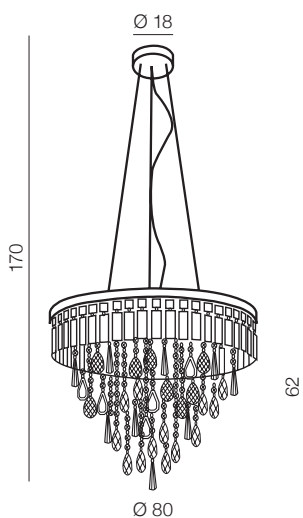

2 IN 1
ONE LAMP
PANDANT/TOP

Kalabria XL LED

❶ **AZ4905** (gold)

TOP/PENDANT
12x G9 Max 40W
metal/crystal