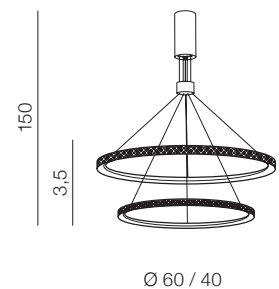

DIEGO DIMM **new****Diego 60+40** LED

❶ **AZ5111** (sandy black)

LED 70W (50W+20W) 3700lm
3000K dimmable
aluminium