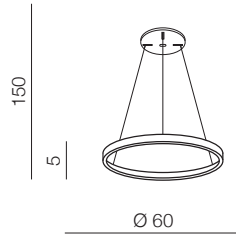

ANDREA DIMM **new**

1 BRUSH GOLD

2 SANDY BLACK

Andrea 60 Dimm LED

- 1 AZ5098 (sandy black)
- 2 AZ5099 (brush gold)

LED 10W+40W 2900lm
3000K dimmable
aluminium/metal

Andrea 80 Dimm LED

- 1 AZ5100 (sandy black)
- 2 AZ5101 (brush gold)