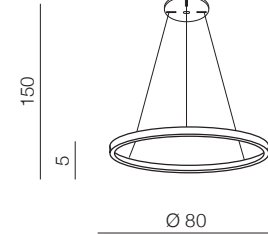

ANDREA DIMM **new**

1 BRUSH GOLD

2 SANDY BLACK

Andrea 60 Dimm LED

- 1 AZ5098 (sandy black)
- 2 AZ5099 (brush gold)

LED 10W+40W 2900lm
3000K dimmable
aluminium/metal

Andrea 80 Dimm LED

- 1 AZ5100 (sandy black)
- 2 AZ5101 (brush gold)