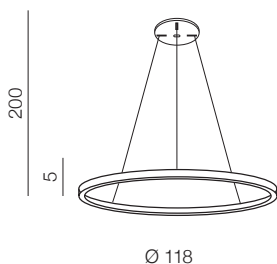

Andrea 120 Dimm LED

- 1 AZ5104 (sandy black)
- 2 AZ5105 (brush gold)

LED 30W+70W 5500lm
3000K dimmable
aluminium/metal