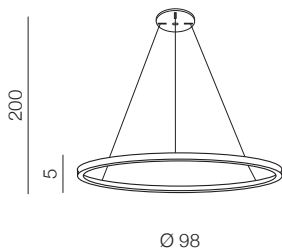

Andrea 100 Dimm LED

- 1 AZ5102 (sandy black)
- 2 AZ5103 (brush gold)

LED 25W+65W 4900lm
3000K dimmable
aluminium/metal