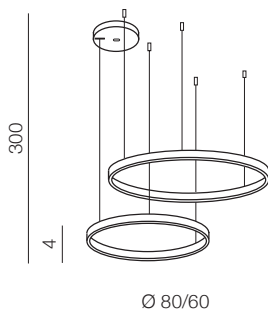

Halo 80+60 Pendant CCT + REMOTE CONTROL LED

- 1 AZ4977 (white)
- 2 AZ4978 (black)
- 3 AZ4979 (gold)

LED 60W 6570lm CCT 3000K-6000K dimmable
aluminium/acryl