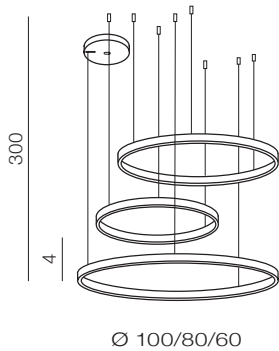

Halo 80+60+40 Pendant CCT + REMOTE CONTROL LED

- 1 AZ4971 (white)
- 2 AZ4972 (black)
- 3 AZ4973 (gold)

LED 90W 8760lm CCT 3000K-6000K dimmable
aluminium/acryl

Halo 100+80+60 Pendant CCT + REMOTE CONTROL LED

LED 60W 6570lm CCT 3000K-6000K dimmable
aluminium/acryl

1 WHITE

2 BLACK

3 GOLD