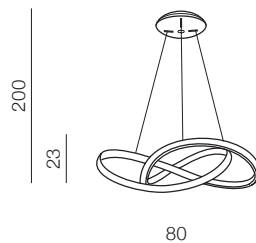

INFINITY CCT new

① BRUSH GOLD

② SANDY BLACK

Infinity 80 CCT
 + REMOTE CONTROL **LED**

- ① **AZ5097** (brush gold)
- ② **AZ5096** (sandy black)

LED 80W 4300lm CCT
 3000-4000K dimmable
 aluminium/PC