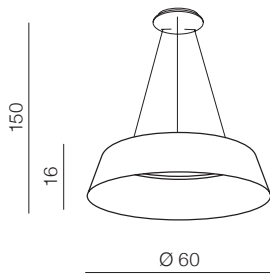

EMMA CCT new

27

**Emma 60 CCT****+ REMOTE CONTROL** LED

- ❶ **AZ5095** (brush gold)
- ❷ **AZ5094** (sandy black)

LED 60W 3250lm CCT  
3000-6500K dimmable  
aluminium/acrylic

❶ SANDY BLACK

❷ BRUSH GOLD