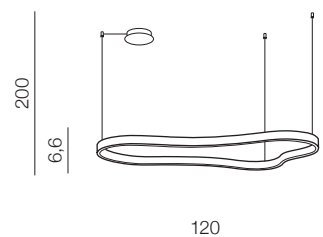

MIRABELLA DIMM **new**

Mirabella 120 **LED**

❶ **AZ5093** (black)

LED 60W 3150lm 3000K dimmable
aluminium