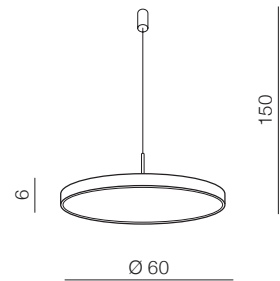

MARCELLO PENDANT CCT **new**

25

Marcello Pendant 40 CCT
+ REMOTE CONTROL **LED**

- ❶ **AZ5087** (sandy white)
- ❷ **AZ5088** (sandy black)
- ❸ **AZ5089** (brush gold)

LED 30W 1800lm CCT
3000-6500K dimmable
aluminium/metal/acrylic

Marcello Pendant 60 CCT
+ REMOTE CONTROL **LED**

- ❶ **AZ5090** (sandy white)
- ❷ **AZ5091** (sandy black)
- ❸ **AZ5092** (brush gold)

LED 60W 3600lm CCT Switch
3000-6500K dimmable
aluminium/metal/acrylic