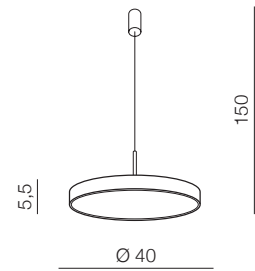

MARCELLO PENDANT CCT **new**

25

**Marcello Pendant 40 CCT**  
+ REMOTE CONTROL **LED**

- ❶ **AZ5087** (sandy white)
- ❷ **AZ5088** (sandy black)
- ❸ **AZ5089** (brush gold)

LED 30W 1800lm CCT  
3000-6500K dimmable  
aluminium/metal/acrylic

**Marcello Pendant 60 CCT**  
+ REMOTE CONTROL **LED**

- ❶ **AZ5090** (sandy white)
- ❷ **AZ5091** (sandy black)
- ❸ **AZ5092** (brush gold)

LED 60W 3600lm CCT Switch  
3000-6500K dimmable  
aluminium/metal/acrylic