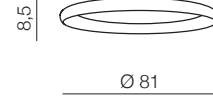

Antonio TOP 41 CCT

+ REMOTE CONTROL LED

- ❶ **AZ5068** (brush coffee)
- ❷ **AZ5069** (sandy black)
- ❸ **AZ5070** (brush gold)

LED 32W 1650lm CCT 3000-6500K dimmable metal/acrylic

Antonio TOP 61 CCT

+ REMOTE CONTROL LED

- ❶ **AZ5071** (brush coffee)
- ❷ **AZ5072** (sandy black)
- ❸ **AZ5073** (brush gold)

LED 50W 2700lm CCT 3000-6500K dimmable metal/acrylic

Antonio TOP 81 CCT

+ REMOTE CONTROL LED

- ❶ **AZ5074** (brush coffee)
- ❷ **AZ5075** (sandy black)
- ❸ **AZ5076** (brush gold)

LED 80W 4200lm CCT 3000-6500K dimmable metal/acrylic