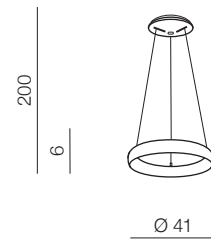

ANTONIO PENDANT CCT **new**

Antonio PENDANT 41 CCT + REMOTE CONTROL **LED**

- ❶ **AZ5059** (brush coffee)
- ❷ **AZ5060** (sandy black)
- ❸ **AZ5061** (brush gold)

LED 32W 1650lm CCT 3000-6500K dimmable
metal/acrylic