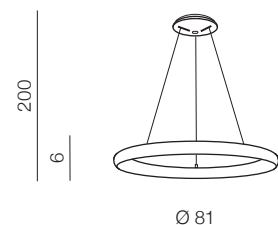

Antonio PENDANT 81 CCT + Remote Control **LED**

- ❶ **AZ5065** (brush coffee)
- ❷ **AZ5066** (sandy black)
- ❸ **AZ5067** (brush gold)

LED 80W 4200lm CCT 3000-6500K dimmable
metal/acrylic