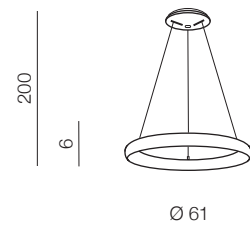

ANTONIO PENDANT CCT **new**

Antonio PENDANT 41 CCT + REMOTE CONTROL **LED**

- ❶ **AZ5059** (brush coffee)
- ❷ **AZ5060** (sandy black)
- ❸ **AZ5061** (brush gold)

LED 32W 1650lm CCT 3000-6500K dimmable
metal/acrylic