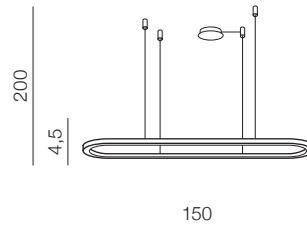


**Elena 120 Pendant Dimm** LED

- ❶ AZ5056 (brush gold)
- ❷ AZ5055 (sandy black)

LED 50W 2700lm 3000K dimmable
aluminium/acrylic

**Elena 150 Pendant Dimm** LED

- ❶ AZ5058 (brush gold)
- ❷ AZ5057 (sandy black)