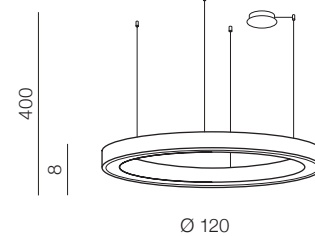

STANDARD OPTION

STANDARD OPTION

STANDARD OPTION

Ø 80

**Marco PENDANT 80 CCT**  
+ REMOTE CONTROL **LED**

- ❶ **AZ5046** (sandy white)
- ❷ **AZ5047** (sandy black)
- ❸ **AZ5048** (brush gold)

LED 60W 3300lm CCT  
3000-6500K dimmable  
aluminium/acrylic

Ø 100

**Marco PENDANT 100 CCT**  
+ REMOTE CONTROL **LED**

- ❶ **AZ5049** (sandy white)
- ❷ **AZ5050** (sandy black)
- ❸ **AZ5051** (brush gold)

LED 80W 4400lm CCT  
3000-6500K dimmable  
aluminium/acrylic