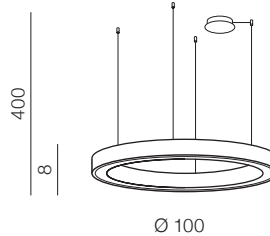

STANDARD OPTION

STANDARD OPTION

STANDARD OPTION

Ø 80

**Marco PENDANT 80 CCT**  
+ REMOTE CONTROL **LED**

- ❶ **AZ5046** (sandy white)
- ❷ **AZ5047** (sandy black)
- ❸ **AZ5048** (brush gold)

LED 60W 3300lm CCT  
3000-6500K dimmable  
aluminium/acrylic

Ø 100

**Marco PENDANT 100 CCT**  
+ REMOTE CONTROL **LED**

- ❶ **AZ5049** (sandy white)
- ❷ **AZ5050** (sandy black)
- ❸ **AZ5051** (brush gold)

LED 80W 4400lm CCT  
3000-6500K dimmable  
aluminium/acrylic