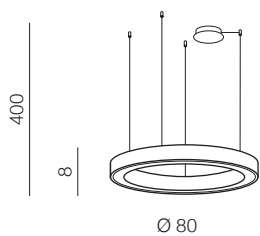

STANDARD OPTION

STANDARD OPTION

STANDARD OPTION

Ø 80

**Marco PENDANT 80 CCT**  
+ REMOTE CONTROL **LED**

- ❶ **AZ5046** (sandy white)
- ❷ **AZ5047** (sandy black)
- ❸ **AZ5048** (brush gold)

LED 60W 3300lm CCT  
3000-6500K dimmable  
aluminium/acrylic

Ø 100

**Marco PENDANT 100 CCT**  
+ REMOTE CONTROL **LED**

- ❶ **AZ5049** (sandy white)
- ❷ **AZ5050** (sandy black)
- ❸ **AZ5051** (brush gold)

LED 80W 4400lm CCT  
3000-6500K dimmable  
aluminium/acrylic