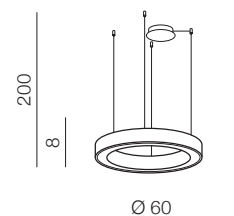

MARCO PENDANT CCT **new**

1 SANDY WHITE

2 SANDY BLACK

3 BRUSH GOLD

STANDARD

OPTION

**Marco PENDANT 60 CCT**  
**+ REMOTE CONTROL** LED

- 1 **AZ5043** (sandy white)
- 2 **AZ5044** (sandy black)
- 3 **AZ5045** (brush gold)

LED 50W 2750lm CCT  
3000-6500K dimmable  
aluminium/acrylic