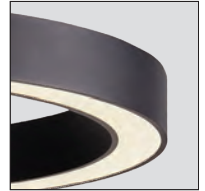

MARCO PENDANT CCT **new**

1 SANDY WHITE

2 SANDY BLACK

3 BRUSH GOLD

STANDARD

OPTION

**Marco PENDANT 60 CCT**  
**+ REMOTE CONTROL** LED

- 1 **AZ5043** (sandy white)
- 2 **AZ5044** (sandy black)
- 3 **AZ5045** (brush gold)

LED 50W 2750lm CCT  
3000-6500K dimmable  
aluminium/acrylic