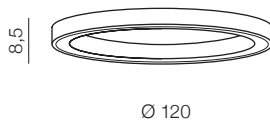

1 SANDY WHITE

2 SANDY BLACK

3 BRUSH GOLD

Marco TOP 120 CCT
+ REMOTE CONTROL **LED**

- 1 **AZ5040** (sandy white)
- 2 **AZ5041** (sandy black)
- 3 **AZ5042** (brush gold)

LED 100W 5150lm CCT
3000-6500K dimmable
aluminium/acrylic