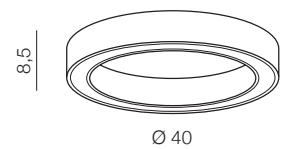

1 SANDY WHITE

2 SANDY BLACK

3 BRUSH GOLD

**Marco TOP 40** LED

- 1 **AZ5028** (sandy white)
- 2 **AZ5029** (sandy black)
- 3 **AZ5030** (brush gold)

LED 30W 1500lm 3000K
aluminium/acrylic