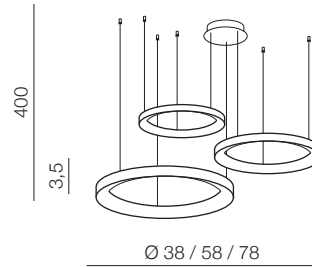

AGNES DIMM CCT SWITCH **new****Agnes Pendant 38+58+78**DIMM CCT SWITCH **LED**

- ❶ **AZ5025** (sandy white)
- ❷ **AZ5024** (sandy black)
- ❸ **AZ5026** (brush gold)

LED 120W 6600lm CCT Switch 3000-6500K dimmable  
aluminium/metal/acrylic