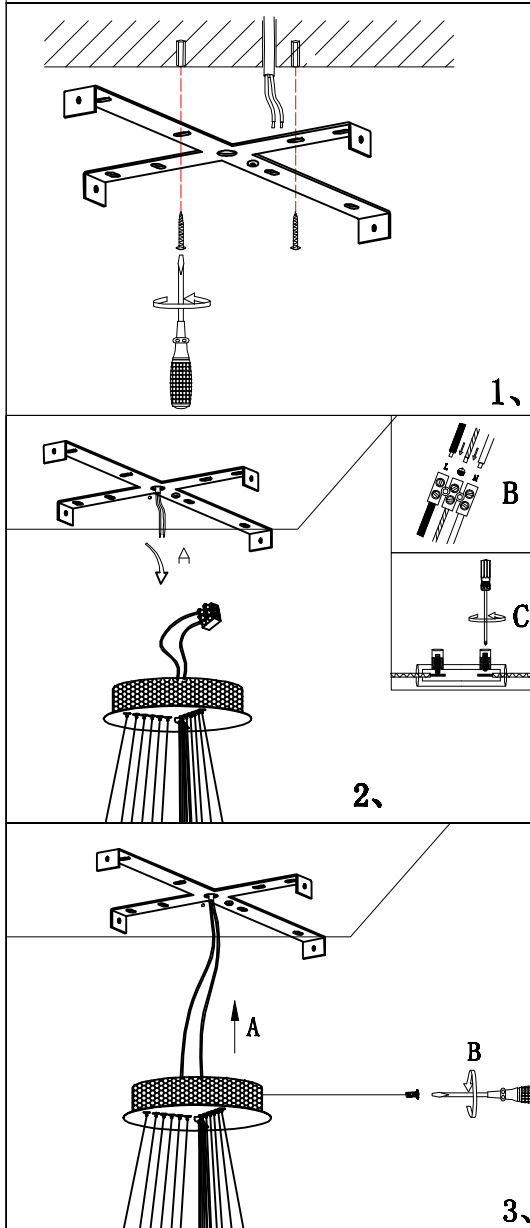

Model: MP57011-6A

Nazwa: Wheel 80

AZzardo collezioni

 **Note: please hang up the lamp, and finally remove the cable tie**