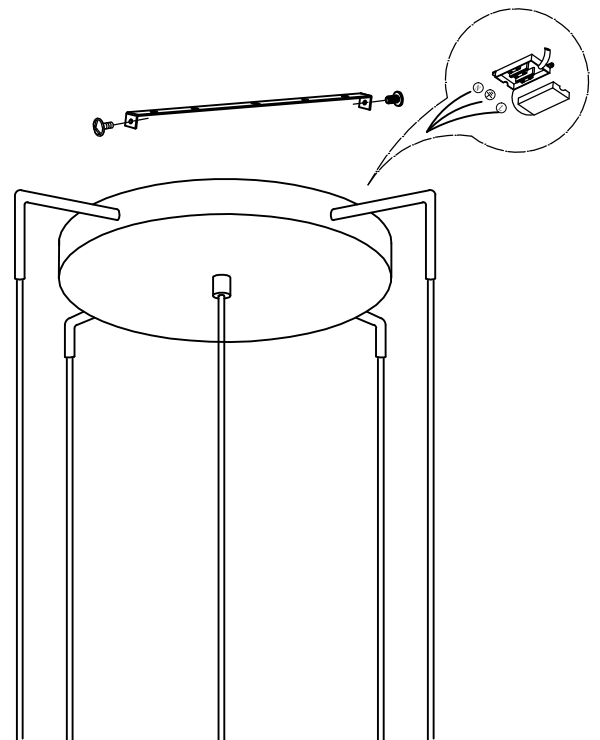

1

2

3

MD15002028-5C

1. This light fitting operates at a normal supply voltage of 230V.
2. When changing the bulb or fuses, always switch off at the mains and allow the old bulb to cool down before handling.