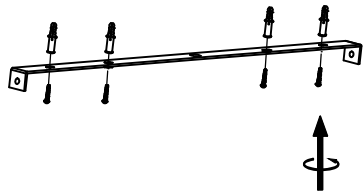

1

2

3

MD15002028-5C

1. This light fitting operates at a normal supply voltage of 230V.
2. When changing the bulb or fuses, always switch off at the mains and allow the old bulb to cool down before handling.