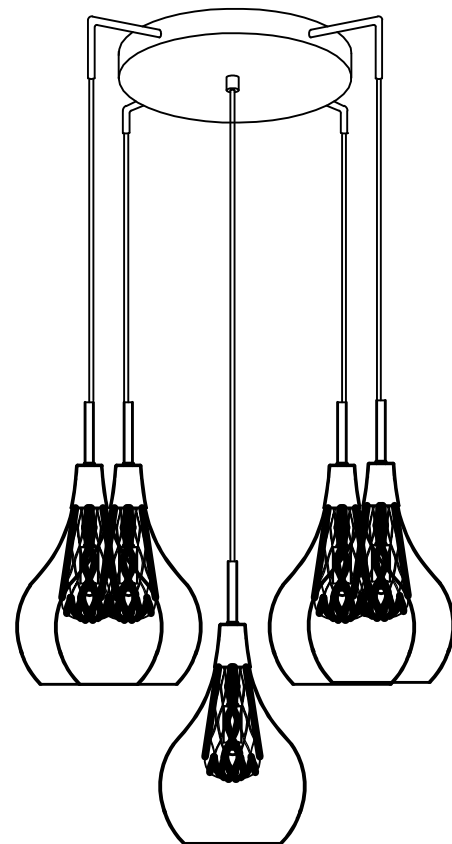

1

2

3

MD15002028-5C

1. This light fitting operates at a normal supply voltage of 230V.
2. When changing the bulb or fuses, always switch off at the mains and allow the old bulb to cool down before handling.