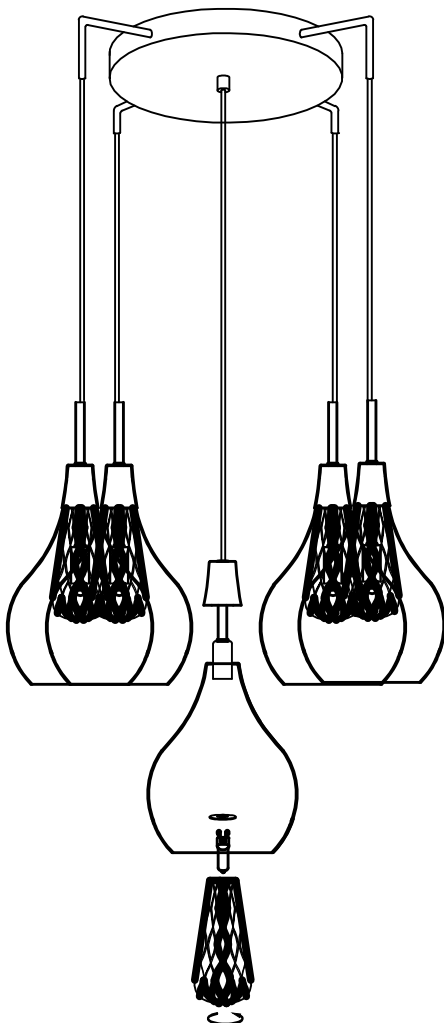

1

2

3

MD15002028-5C

1. This light fitting operates at a normal supply voltage of 230V.
2. When changing the bulb or fuses, always switch off at the mains and allow the old bulb to cool down before handling.