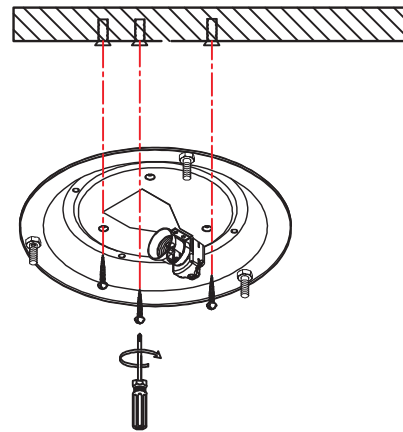

Model: 4401M

Product Name: UMBRA 31 ROUND

Azzardo collezione

1

2

3

4