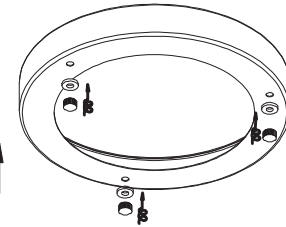

Model: 4401M

Product Name: UMBRA 31 ROUND

Azzardo collezione

1

2

3

4