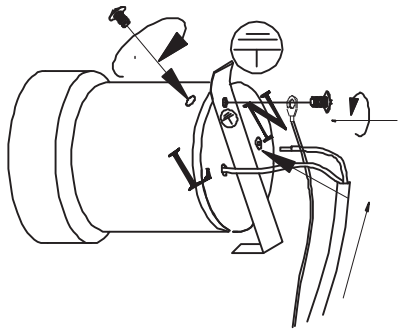

Model: 4401M

Product Name: UMBRA 31 ROUND

Azzardo collezione

1

2

3

4