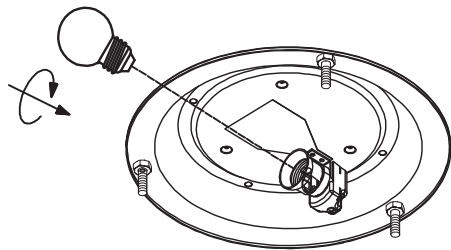

Model: 4401M

Product Name: UMBRA 31 ROUND

Azzardo collezione

1

2

3

4