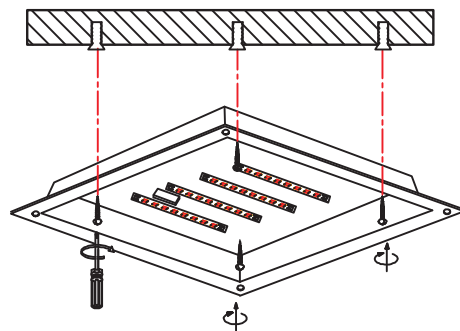

Model: 1557FM

Product Name: GALLANT 38 SQUARE

**Azzardo**  
collezione

1

2

3

4