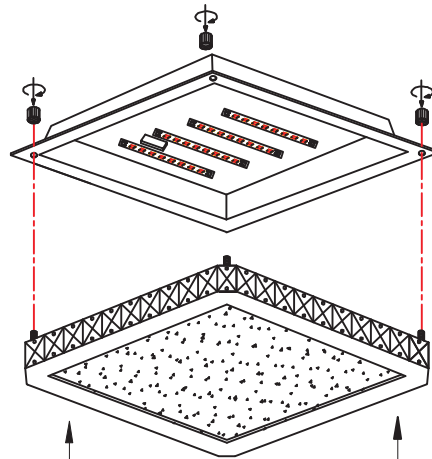

Model: 1557FM

Product Name: GALLANT 38 SQUARE

**Azzardo**  
collezione

1

2

3

4