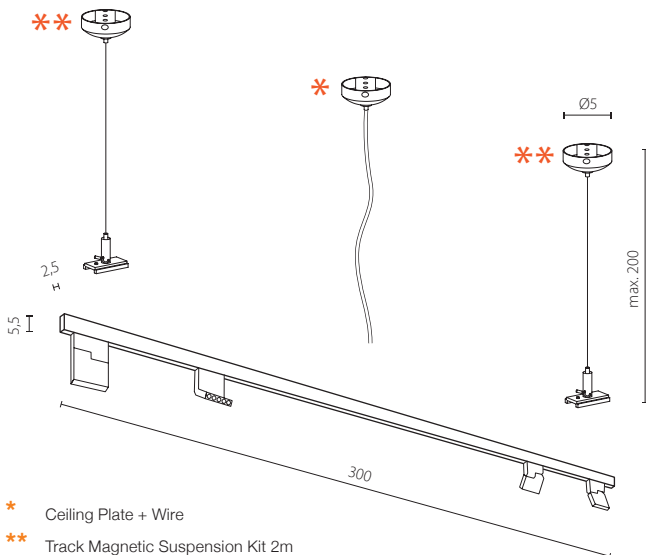

### Set specification:

- AZ4822 = AZ4644 + AZ4673 + AZ4652 + 2x AZ4604 + 2x AZ4611 + 4x AZ4621
- AZ4823 = AZ4645 + AZ4674 + AZ4653 + 2x AZ4605 + 2x AZ4612 + 4x AZ4622

ALDO TRACK MAGNETIC 12W POINTS60 3000K BK