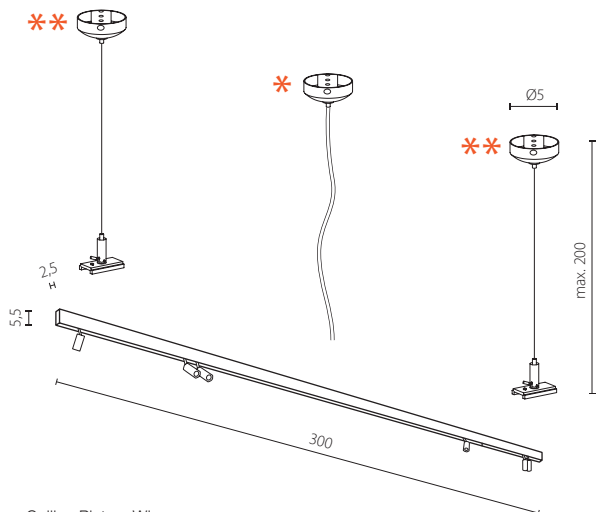

- Ceiling Plate + Wire
- ** Track Magnetic Suspension Kit 2m