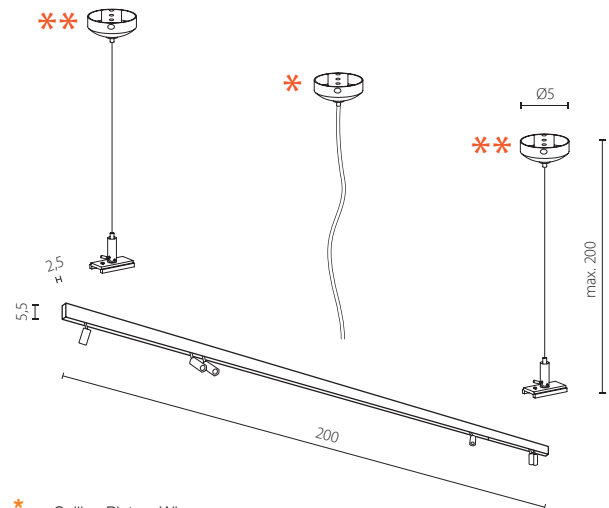

- Ceiling Plate + Wire
- ** Track Magnetic Suspension Kit 2m

Set specification:

- AZ4820 = AZ4642 + AZ4671 + AZ4652 + AZ4607+2x AZ4589+ AZ4592
- AZ4821 = AZ4643 + AZ4672 + AZ4653 + AZ4608+2x AZ4590 + AZ4593