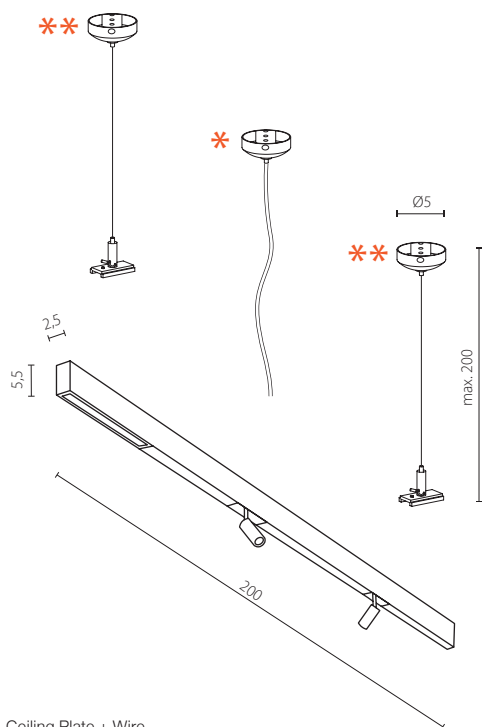

- Ceiling Plate + Wire
- ** Track Magnetic Suspension Kit 2m