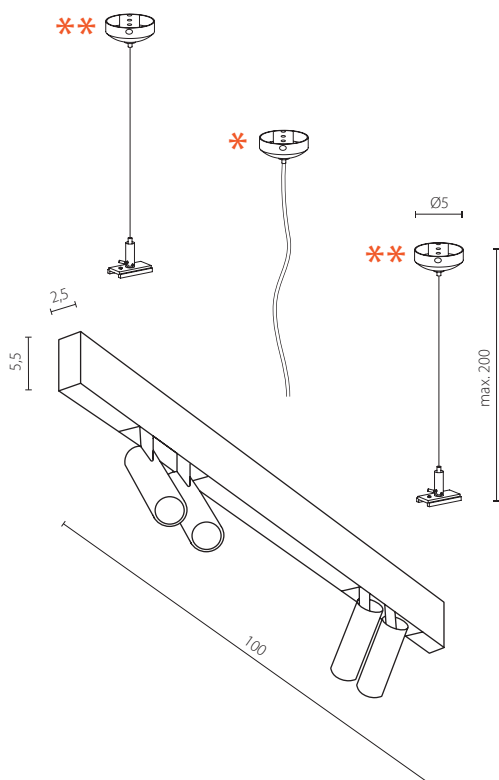

TRACK MAGNETIC SET 1 M

Sets for Track Magnetic

TRACK MAGNETIC SET 1M 3000K / 4000K

LED integrated

voltage: 48V	LED 26W 2022m 3000K	
IP20	LED 26W 1930lm 4000K	
technical specification	installation: Track Magnetic	
	pendant with AZ4828 or AZ4829	

COLOUR / NEW INDEX NO.

	3000K BLACK (BK)	AZ4802	(52M1032BK)
	3000K WHITE (BK)	AZ4803	(52M1032WH)
	4000K BLACK (BK)	AZ4804	(52M1042BK)
	4000K WHITE (BK)	AZ4805	(52M1042WH)

- Ceiling Plate + Wire
- ** Track Magnetic Suspension Kit 2m

Set specification:

- AZ4802 = AZ4638 + AZ4669 + AZ4652 + 2x AZ4584
- AZ4803 = AZ4639 + AZ4670 + AZ4653 + 2x AZ4585
- AZ4804 = AZ4638 + AZ4669 + AZ4652 + 2x AZ4586
- AZ4805 = AZ4639 + AZ4670 + AZ4653 + 2x AZ4587