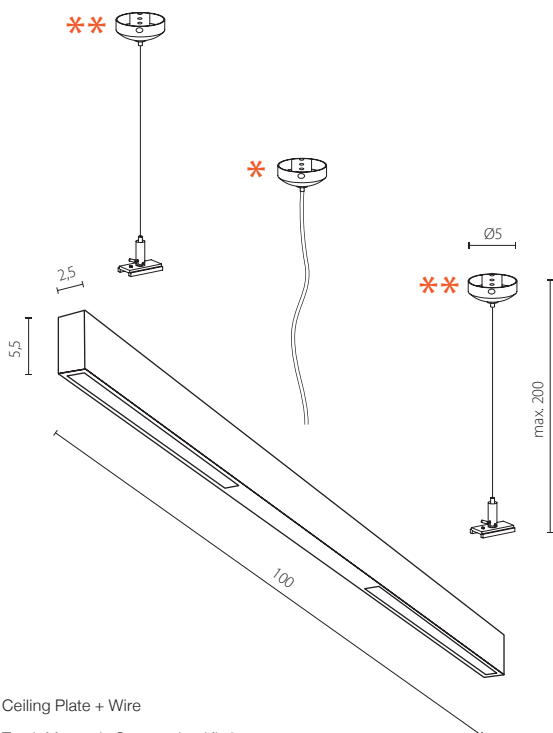

TRACK MAGNETIC SET 1 M

Sets for Track Magnetic

TRACK MAGNETIC SET 1M 3000K / 4000K

LED integrated

voltage: 48V	LED 26W 1120lm 3000K	
IP20	LED 26W 1815lm 4000K	
technical	installation: Track Magnetic	
specification	pendant with AZ4828 or AZ4829	

COLOUR / NEW INDEX NO.

	3000K BLACK (BK)	AZ4798	(52M1031BK)
	3000K WHITE (BK)	AZ4799	(52M1031WH)
	4000K BLACK (BK)	AZ4800	(52M1041BK)
	4000K WHITE (BK)	AZ4801	(52M1041WH)

Set specification:

- AZ4798 = AZ4638 + AZ4669 + AZ4652 + 2x AZ4603
- AZ4799 = AZ4639 + AZ4670 + AZ4653 + 2x AZ4604
- AZ4800 = AZ4638 + AZ4669 + AZ4652 + 2x AZ4605
- AZ4801 = AZ4639 + AZ4670 + AZ4653 + 2x AZ4606